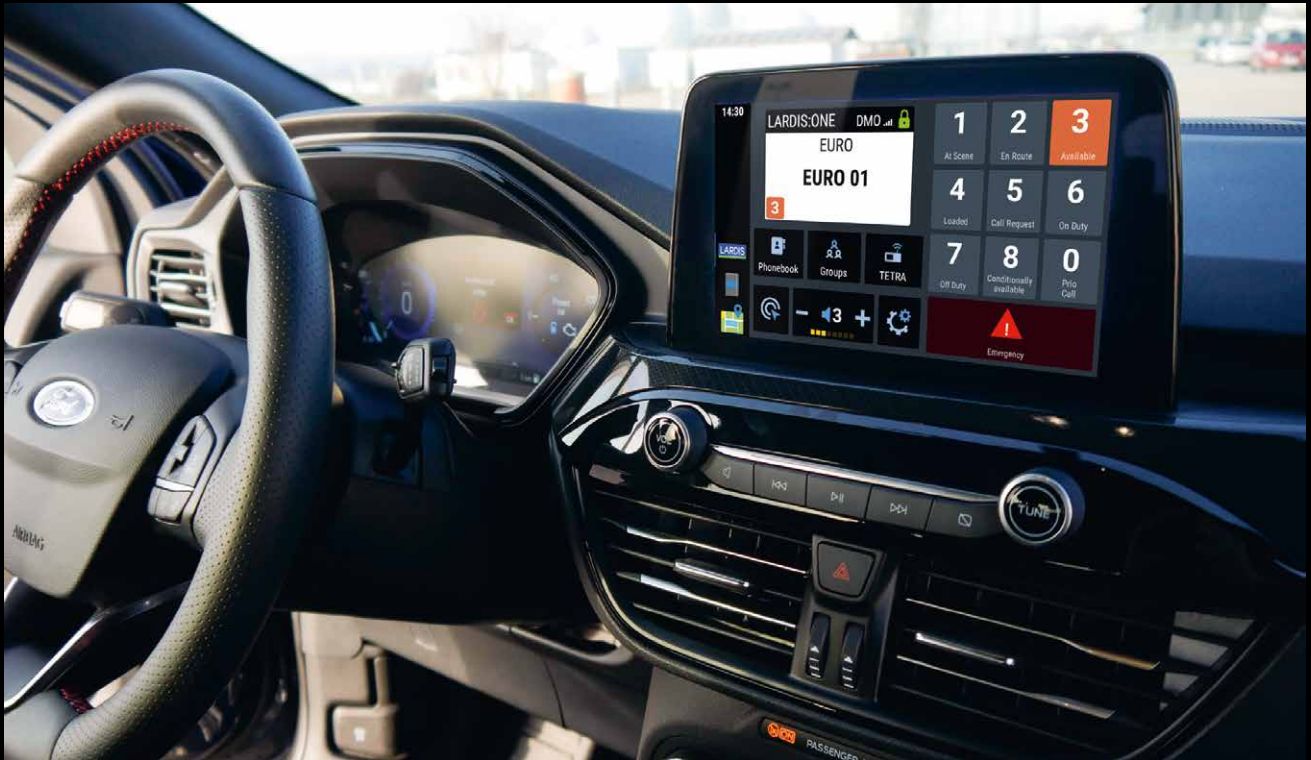

# LARDIS:ONE DS

LARDIS:ONE integrated  
in the **vehicle display!**

LARDIS

## LARDIS:ONE Display Switch

- familiar LARDIS:ONE user interface and operation directly integrated in the original vehicle display
- customized for more than 15 different infotainment systems
- switching between LARDIS:ONE and infotainment possible at any time
- including LARDIS-NAVIGATION