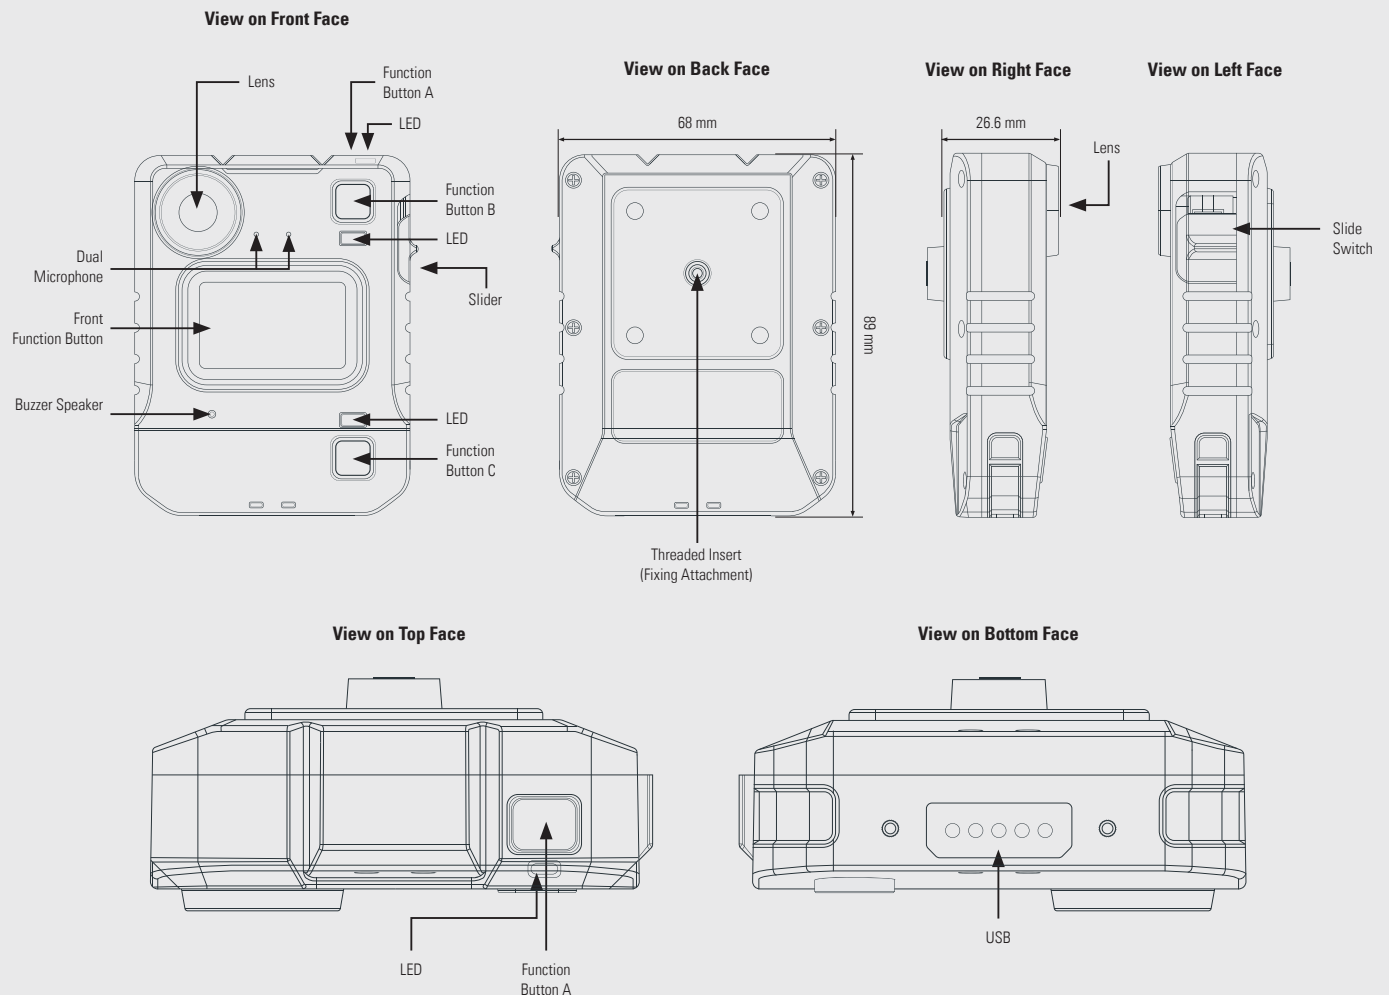

VIDEO AND RECORDING

Video Recording Format	H.264 format with H.265 in future release
Resolution	1920 x 1080 p, 1280 x 720 p and 640 x 360 p
Frame Rate	25 or 30 frames per second
Recording Storage Capacity	64 GB

APPROVALS AND ENVIRONMENTAL

Ingress Protection	IP67
Environmental Temperature Operational Rating	Operating: -20°C to +50°C Charging: 0°C to +25°C
Drop Tested	Tested to MIL STD 810G

WI-FI® FEATURES

Wi-Fi Specifications	802.11 a/b/g/n (2.4GHz & 5GHz)
Wi-Fi Security	WPA2-PSK
Wi-Fi Streaming	640 x 360 25 or 30 fps

SECURITY

Network Data Security on USB Storage Media	VB400 does not appear as a USB storage device, and cannot receive files whilst connected to a Wi-Fi network
Digital Evidence Integrity Chain	Full audit trail with generated check-sums and watermarked evidential outputs
Audit Trail	Usage, operations and recording details all audit-logged and indexed
Video Downloading Protected by Encryption	AES, encrypted keys specific to base station
Recordings View, Copy and Deletion Ability	The VB400 wearer cannot access, view or delete any recordings directly from the device
Storage Media Access	Sealed unit with no user access to storage media